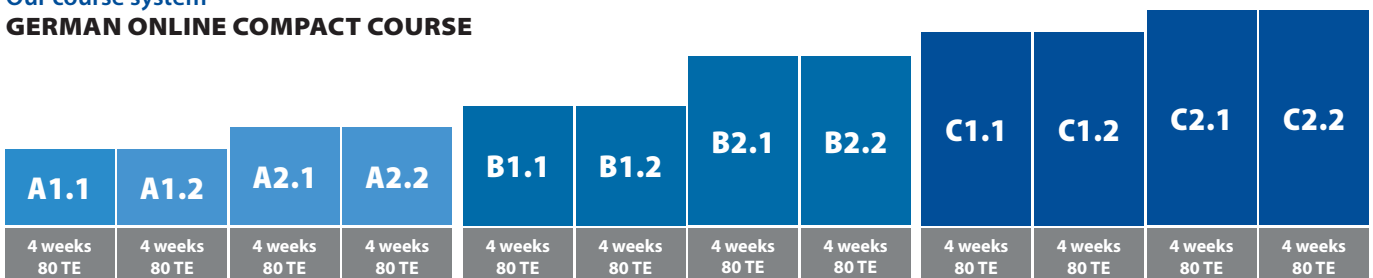

FOR SCHOOL CLASSES AND GROUPS

Would you like to travel as a group and experience Germany together?

Carl Duisberg Centren offers language courses for school classes, university and other study groups with a specially tailored recreational program such as excursions or museum visits. Get to know the capital of Germany, Berlin, the Rhineland metropolis of Cologne, the university city of Marburg, the Bavarian Oktoberfest city of Munich or the peaceful Lake Constance region!

More information:

www.carl-duisberg-german-courses.com

Our course system – GERMAN INTENSIVE COURSE

Our course system – GERMAN ONLINE COMPACT COURSE

OUR LOCATIONS IN GERMANY

CARL DUISBERG TRAINING CENTER BERLIN