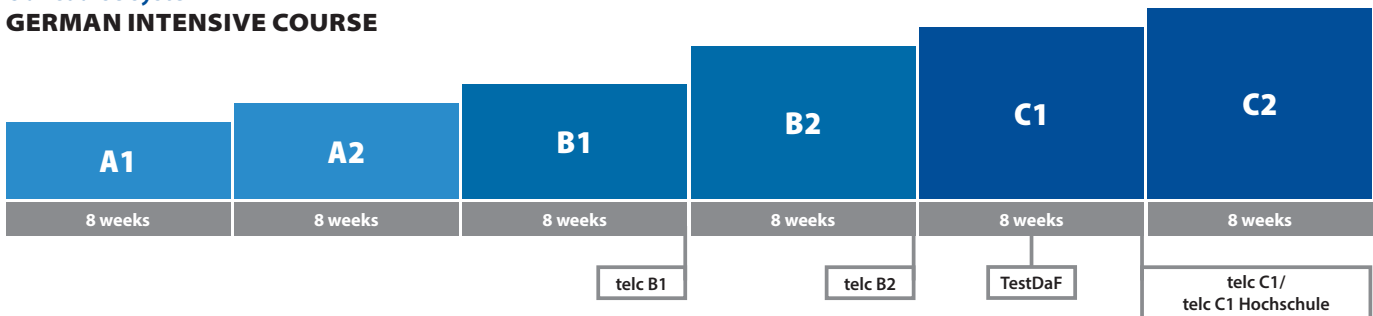

Summer Holiday Course for Teens (15–17 years)

This course combines intensive language training with a varied leisure program. After the German lessons in the morning, our attractive summer program invites you to do everything that is fun outside: stand-up paddling, beach volleyball and pedal boat rides. At the same time, language skills are practiced in casual situations.

School exchange in Germany (from 15 years old)

The extended stay abroad immerses the participants in everyday life in Germany. During the program, the students live with a carefully selected host family and attend a German school. For participants with insufficient German language skills, we recommend our preparation program "Ready for school."

FOR SCHOOL CLASSES AND GROUPS

Would you like to travel as a group and experience Germany together?

Carl Duisberg Centren offers language courses for school classes, university and other study groups with a specially tailored recreational program such as excursions or museum visits. Get to know the capital of Germany, Berlin, the Rhineland metropolis of Cologne, the university city of Marburg, the Bavarian Oktoberfest city of Munich or the peaceful Lake Constance region!

More information:

www.carl-duisberg-german-courses.com

Our course system – GERMAN INTENSIVE COURSE